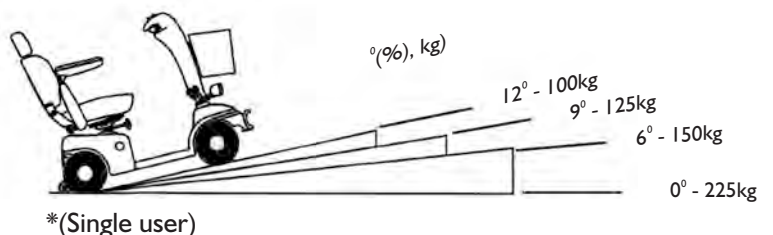

The reliability of this impressive scooter by SHOPRIDER™ is further enhanced by the rear wheel drive and electromagnetic brake.

SPECIFICATIONS	ROCKY 4	FEATURES:
Length	1430mm	Airflow Comfort Seat
Width	680mm	Loop Steering Tiller
Height	1300mm	Gas Adjustable Steering Tiller
*Safe Climbing Angle	9 Degrees	Adjustable width arm rests
*Max Climbing Angle	12 Degrees	Sliding Rotating Seat
*Maximum Load <u>Single user</u>	225Kgs	Variable Seat Height
Charger	8Amp	Battery Power indicator
Motor Size	2.0Hp	Double Head Lights
Battery capacity min	2 x 60 Amp	Rear Lights & Indicators
Maximum range#	up to 50km	Hazard Lights
Wheel Size	330mm	Front & Rear Bump Pads
Turning Radius	1800 mm	High & Low Speed
Weight (with battery)	146kg	Shopping Basket
		Comprehensive Warranty

WARNING: Do not exceed 10kph on public roads or paths

IMPORTANT: Always be sure to read your owner's manual thoroughly before operating your machine.

Driving range varies with the factors shown below

- (1) The weight of the occupant
- (2) Level ground & Ambient temperature
- (3) Battery condition / Type of charger
- (4) Driving Style

Shoprider is listed and complies with the regulations of the Therapeutic Goods Association of Australia as well as the regulatory bodies and standards in America (FDA) and Europe (CE)

www.shoprider.com.au *mobility*

Your Authorised dealer

For your nearest Distributor call 1800 672 633
Or visit our Web Site at www.shoprider.com.au